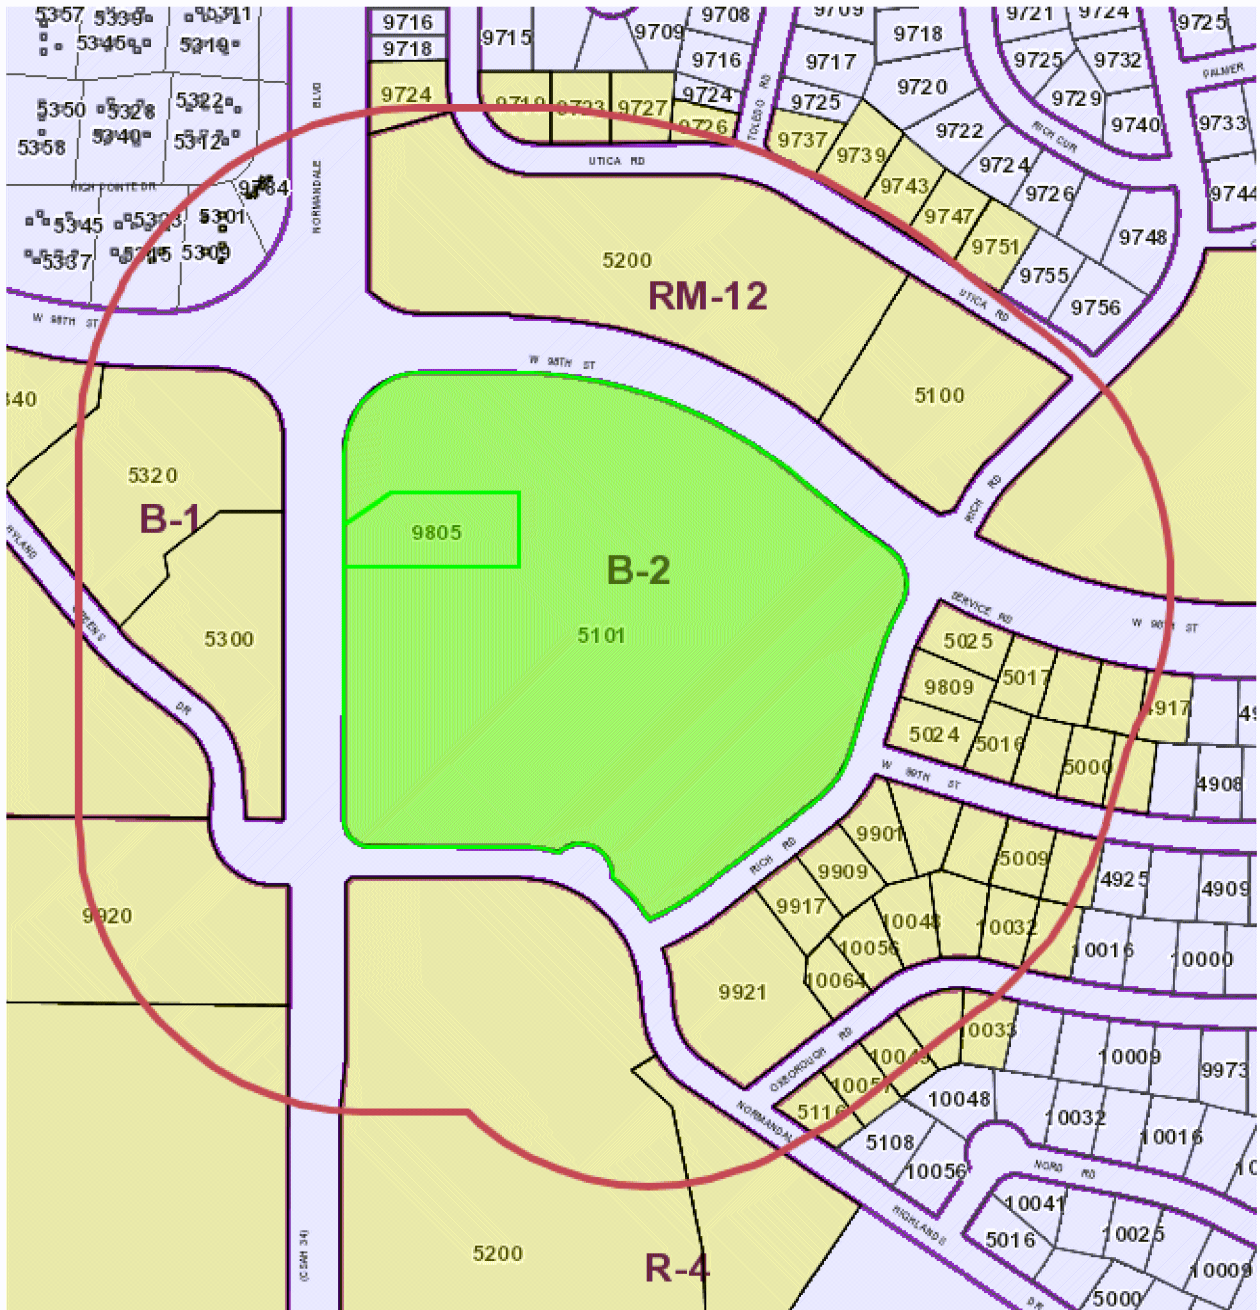

# City of Bloomington Notification Map

**Case PL2019-211**

**Addresses: 5101 West 98<sup>th</sup> Street and 9805 Normandale Boulevard**

-  Notification Boundary (500 feet)
-  Subject Property/Properties
-  Notified Properties